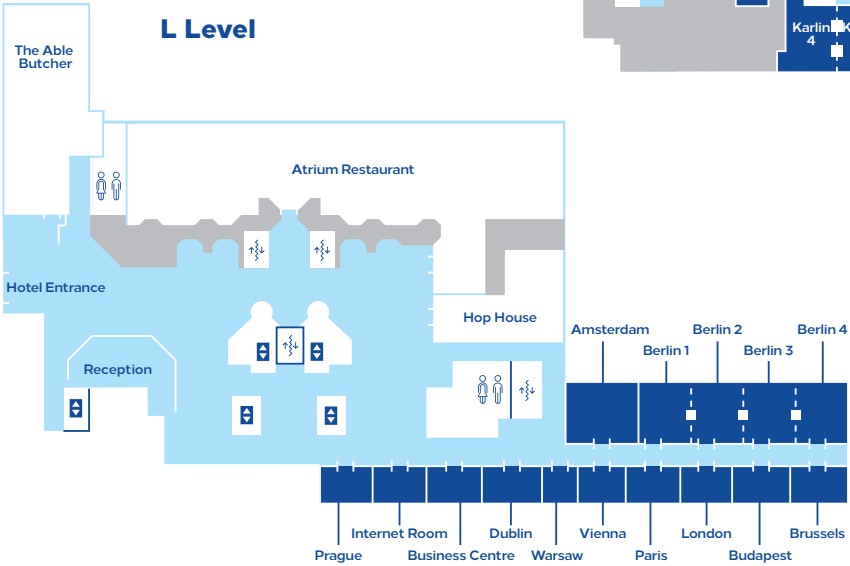

Floor Map

Floor Map Key

- Meeting/Conference Rooms
- Amenities
- Public Space
- Private
- ♂ ♀ Toilets
- ⬆ ⬇ ⬆ Elevator
- ↕ Stairs

prague.hilton.com