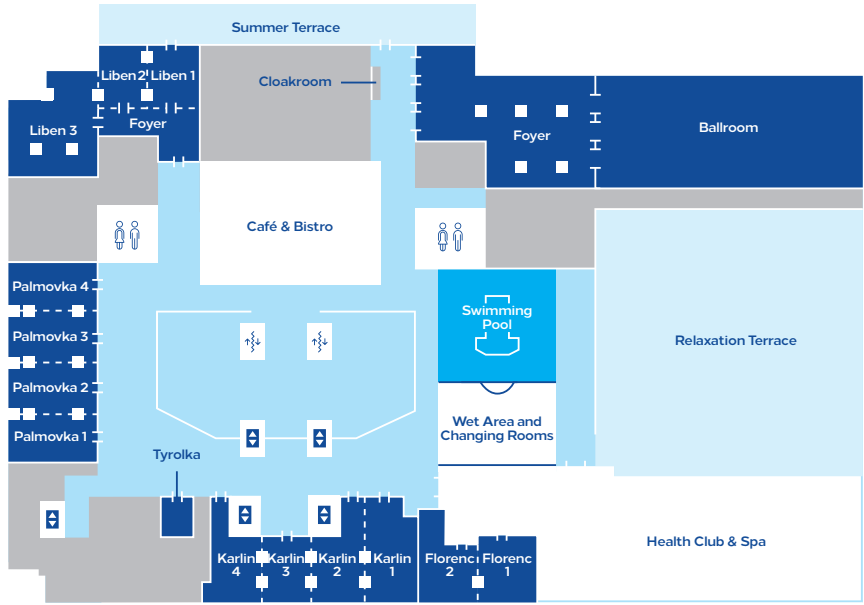

Floor Map

Floor Map Key

- Meeting/Conference Rooms
- Amenities
- Public Space
- Private
- ♂ ♀ Toilets
- ⬆ ⬇ ⬆ Elevator
- ↕ Stairs

prague.hilton.com