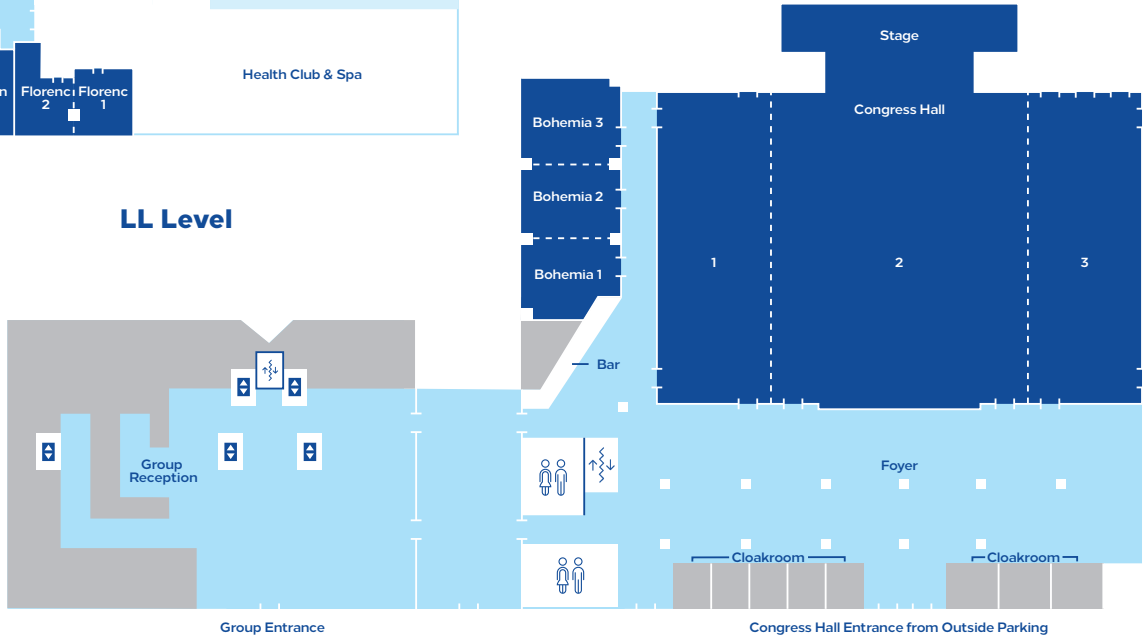

Floor Map

Floor Map Key

- Meeting/Conference Rooms
- Amenities
- Public Space
- Private
- ♂ ♀ Toilets
- ⬆ ⬇ ⬆ Elevator
- ↕ Stairs

prague.hilton.com